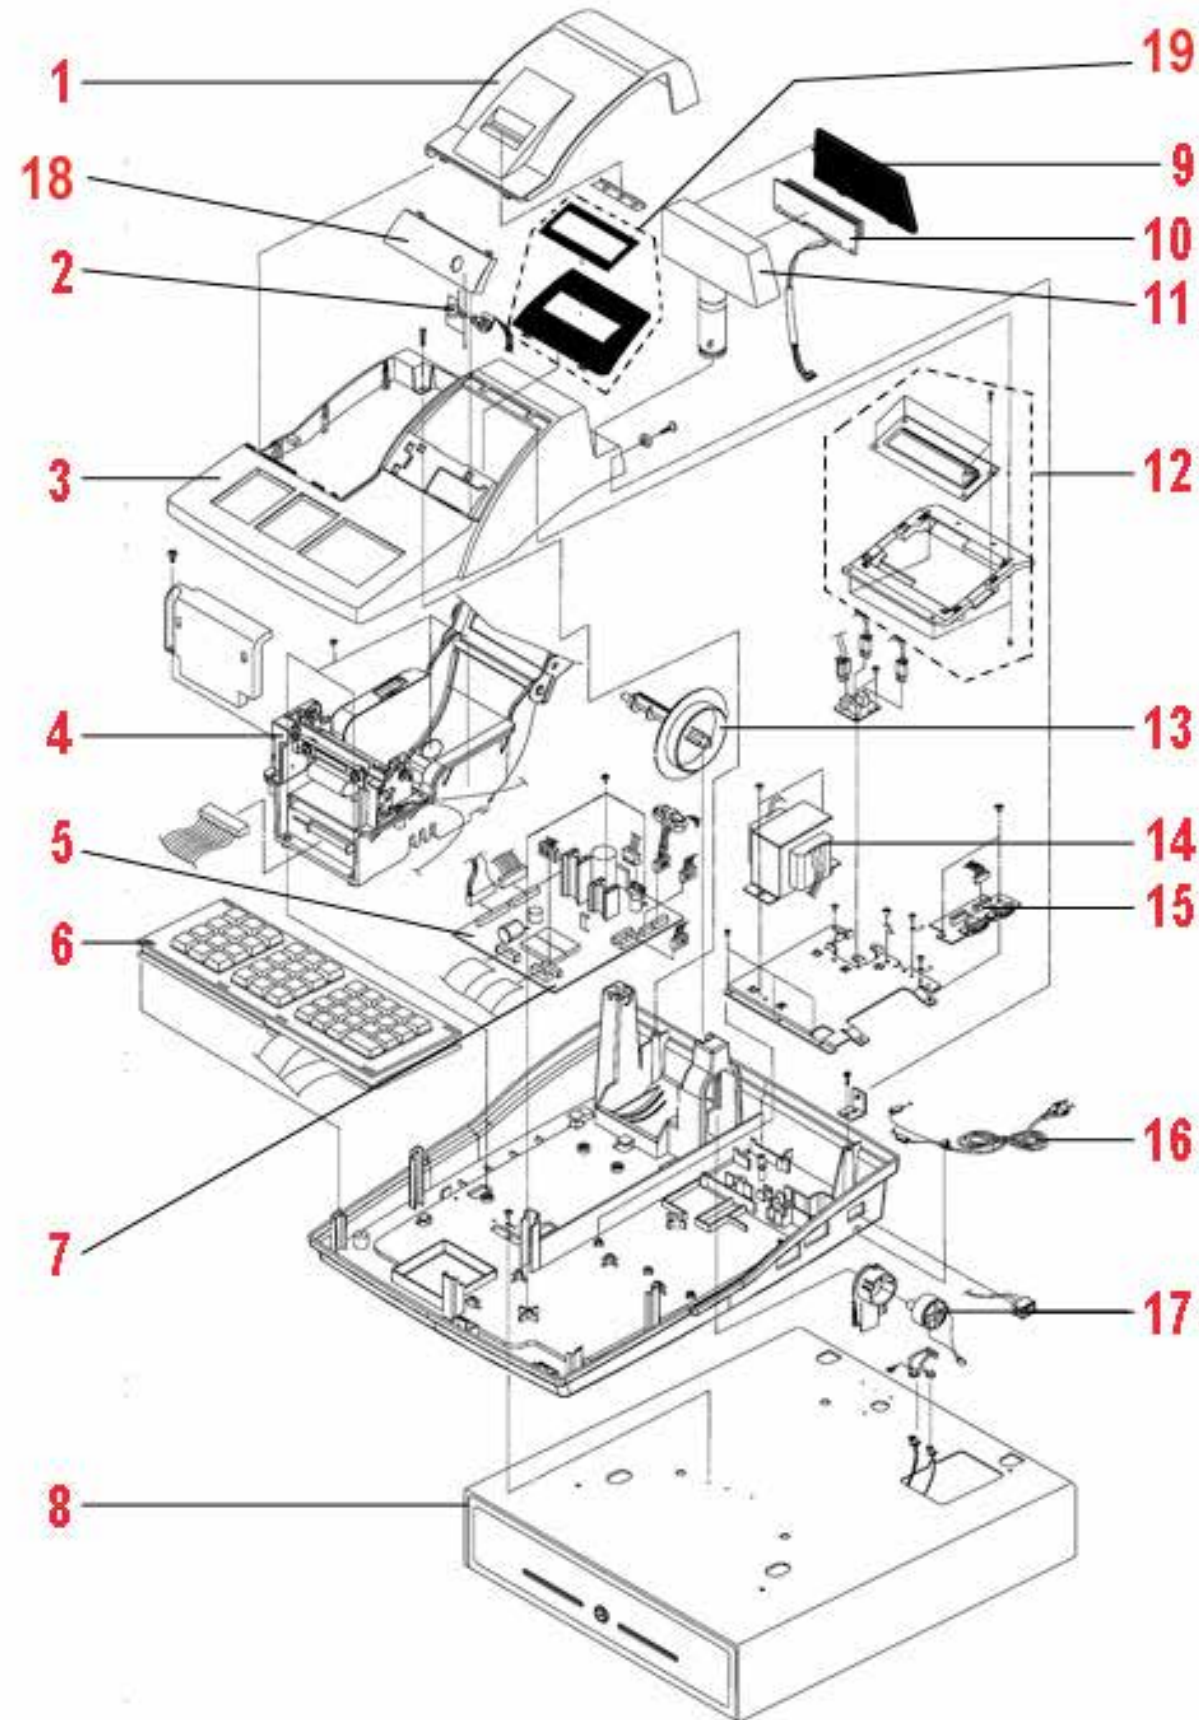

ER-380 Replacement Parts

Ref. No.	CRS Item No.	Description
01	102121	Cover, Printer ER-380/390M
02	300537	Samsung Control Lock
03	102000	Upper Case Samsung ER-350/380
04	501327	Printer Assy STM-210
05	501355	Logic Board ER-380
06	500987	Keyboard Assy ER-380M N/S
07	501405	Logic Board Assy ER-380M
08	160257	Drawer Model 57 ECR Ivory 24V
09	102004	Turret Window ER-350

Ref. No.	CRS Item No.	Description
10	501342	Display Rear 380,5115li,5200
11	102003	Turret Body ER-350
12	501021	Front Display Assy ER-350/380
13	102008	Spool ER-290,350,380,550
14	202987	Transformr 650/52/52M/650R/70
16	200080	Power Cord SER-6500/6540
17	501357	Motor Assy ER-380
18	102123	Mode Cover ER-380